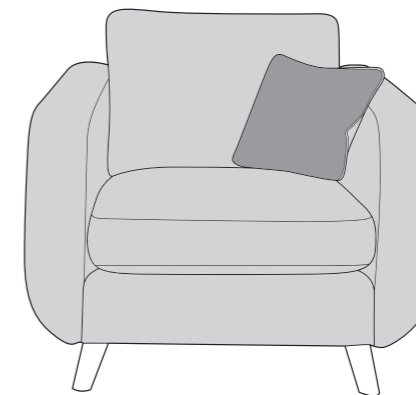

Cover 1:
Kingston Blush

Cover 2:
Fabulous Blush

Antique Feet

Maia Collection

Colours represented are to be used as a guide only.
Please refer to manufacturers swatch for a more accurate colour match.

Please note that colour shadings can vary slightly from each roll of fabric.
We cannot guarantee a precise match to these samples or between cut lengths and upholstered goods.

17/06/2021

MAIA COVER GUIDE: STANDARD BACK ONLY

Please use this guide when ordering the following pieces to clarify cover options.

Corner Goup: LH2, R2C

Corner Goup: L2C, RH2

3 Seater Sofa (3ST)

2 Seater Sofa (2ST)

Arm Chair (1ST)

 **COVER 1**
(BODY)

 **COVER 2**
(SCATTER)

Scatter Cushion

Front = Cover 2
Piping = Cover 1
Back = Cover 1

SUGGESTED ACCENT PIECES

Affinity Swivel Chair (SWC)

Dollies (Set of 3) Footstools (FST)

Maia Footstool (FST)

 **BFM**
BRITISH FURNITURE
MANUFACTURERS
APPROVED MEMBER

A©ID
ANTI COPYING IN DESIGN

MAIA DIMENSIONS (CM)

AVAILABLE PIECES	HEIGHT 1	OUTBACK HEIGHT	WIDTH 2	DEPTH 3	ARM HIEGHT	SEAT HEIGHT 4	SEAT DEPTH (STD) 5	SEAT WIDTH 6	ACCESS DIAGONAL 7	WEIGHT (KG)	SCATTER CUSHION NO.
LH2/R2C CORNER GROUP or L2C/RH2 CORNER GROUP	88	71	238	169	68	51	N/A	N/A	N/A	75	3
LH2/RH2 UNIT	88	71	146	92	68	51	56	131	168	34	1
L2C/R2C UNIT	88	71	169	92	68	51	56	116	188	41	2
3 SEATER SOFA (3ST)	88	71	178	92	68	51	56	148	196	45	2
2 SEATER SOFA (2ST)	88	71	159	92	68	51	56	129	177	42	2
ARM CHAIR (1ST)	88	71	95	92	68	51	56	65	126	30.5	1
ACCENT PIECES											
AFFINITY SWIVEL (SWC)	90	N/A	114	111	N/A	N/A	N/A	N/A	N/A	N/A	N/A
DOLLIE FOOTSTOOLS (NEST OF 3) (FST)	40	N/A	68	68	N/A	N/A	N/A	N/A	N/A	N/A	N/A
MAIA FOOTSTOOL (FST)	48	N/A	66	55	N/A	N/A	N/A	N/A	85	9.5	N/A