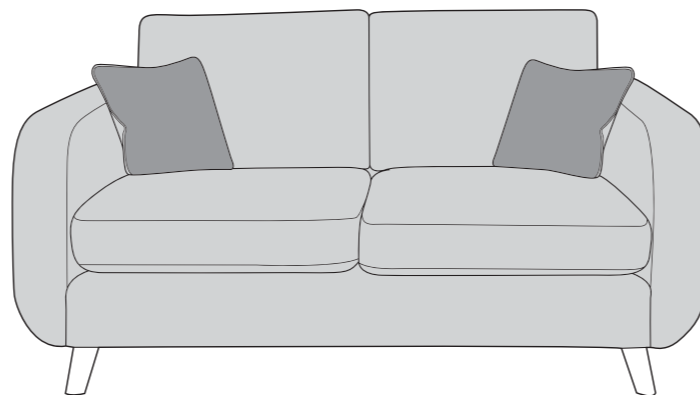

17/06/2021

MAIA COVER GUIDE: STANDARD BACK ONLY

Please use this guide when ordering the following pieces to clarify cover options.

Corner Goup: LH2, R2C

Corner Goup: L2C, RH2

3 Seater Sofa (3ST)

2 Seater Sofa (2ST)

Arm Chair (1ST)

 **COVER 1**
(BODY)

 **COVER 2**
(SCATTER)

Scatter Cushion

Front = Cover 2
Piping = Cover 1
Back = Cover 1

SUGGESTED ACCENT PIECES

Affinity Swivel Chair (SWC)

Dollies (Set of 3) Footstools (FST)

Maia Footstool (FST)

 **BFM**
BRITISH FURNITURE
MANUFACTURERS
APPROVED MEMBER

A©ID
ANTI COPYING IN DESIGN

MAIA DIMENSIONS (CM)

AVAILABLE PIECES	HEIGHT 1	OUTBACK HEIGHT	WIDTH 2	DEPTH 3	ARM HIEGHT	SEAT HEIGHT 4	SEAT DEPTH (STD) 5	SEAT WIDTH 6	ACCESS DIAGONAL 7	WEIGHT (KG)	SCATTER CUSHION NO.
LH2/R2C CORNER GROUP or L2C/RH2 CORNER GROUP	88	71	238	169	68	51	N/A	N/A	N/A	75	3
LH2/RH2 UNIT	88	71	146	92	68	51	56	131	168	34	1
L2C/R2C UNIT	88	71	169	92	68	51	56	116	188	41	2
3 SEATER SOFA (3ST)	88	71	178	92	68	51	56	148	196	45	2
2 SEATER SOFA (2ST)	88	71	159	92	68	51	56	129	177	42	2
ARM CHAIR (1ST)	88	71	95	92	68	51	56	65	126	30.5	1
ACCENT PIECES											
AFFINITY SWIVEL (SWC)	90	N/A	114	111	N/A	N/A	N/A	N/A	N/A	N/A	N/A
DOLLIE FOOTSTOOLS (NEST OF 3) (FST)	40	N/A	68	68	N/A	N/A	N/A	N/A	N/A	N/A	N/A
MAIA FOOTSTOOL (FST)	48	N/A	66	55	N/A	N/A	N/A	N/A	85	9.5	N/A