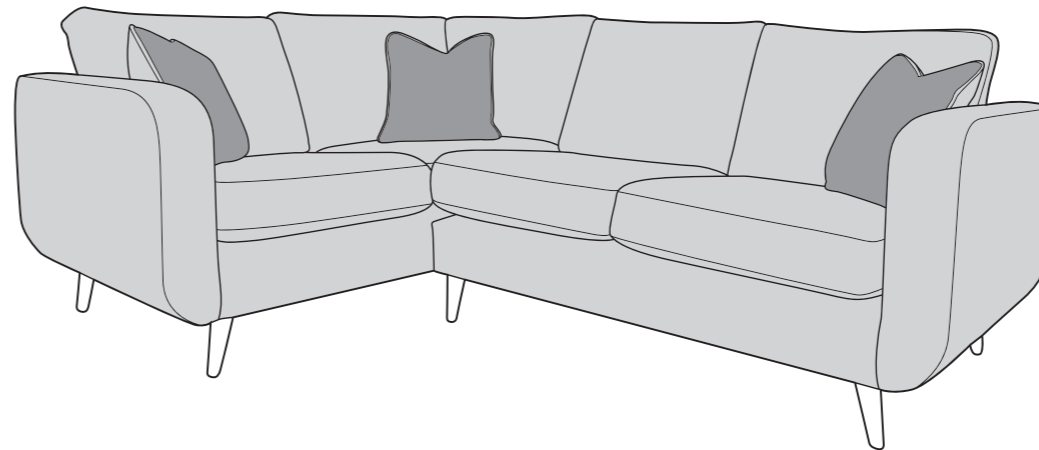

Cover 1:
Kingston Blush

Cover 2:
Fabulous Blush

Antique Feet

Maia Collection

Colours represented are to be used as a guide only.
Please refer to manufacturers swatch for a more accurate colour match.

Please note that colour shadings can vary slightly from each roll of fabric.
We cannot guarantee a precise match to these samples or between cut lengths and upholstered goods.

17/06/2021

MAIA COVER GUIDE: STANDARD BACK ONLY

Please use this guide when ordering the following pieces to clarify cover options.

Corner Goup: LH2, R2C

Corner Goup: L2C, RH2

3 Seater Sofa (3ST)

2 Seater Sofa (2ST)

Arm Chair (1ST)

 **COVER 1**
(BODY)

 **COVER 2**
(SCATTER)

Scatter Cushion

Front = Cover 2
Piping = Cover 1
Back = Cover 1

SUGGESTED ACCENT PIECES

Affinity Swivel Chair (SWC)

Dollies (Set of 3) Footstools (FST)

Maia Footstool (FST)

 **BFM**
BRITISH FURNITURE
MANUFACTURERS
APPROVED MEMBER

A©ID
ANTI COPYING IN DESIGN

MAIA DIMENSIONS (CM)

AVAILABLE PIECES	HEIGHT 1	OUTBACK HEIGHT	WIDTH 2	DEPTH 3	ARM HIEGHT	SEAT HEIGHT 4	SEAT DEPTH (STD) 5	SEAT WIDTH 6	ACCESS DIAGONAL 7	WEIGHT (KG)	SCATTER CUSHION NO.
LH2/R2C CORNER GROUP or L2C/RH2 CORNER GROUP	88	71	238	169	68	51	N/A	N/A	N/A	75	3
LH2/RH2 UNIT	88	71	146	92	68	51	56	131	168	34	1
L2C/R2C UNIT	88	71	169	92	68	51	56	116	188	41	2
3 SEATER SOFA (3ST)	88	71	178	92	68	51	56	148	196	45	2
2 SEATER SOFA (2ST)	88	71	159	92	68	51	56	129	177	42	2
ARM CHAIR (1ST)	88	71	95	92	68	51	56	65	126	30.5	1
ACCENT PIECES											
AFFINITY SWIVEL (SWC)	90	N/A	114	111	N/A	N/A	N/A	N/A	N/A	N/A	N/A
DOLLIE FOOTSTOOLS (NEST OF 3) (FST)	40	N/A	68	68	N/A	N/A	N/A	N/A	N/A	N/A	N/A
MAIA FOOTSTOOL (FST)	48	N/A	66	55	N/A	N/A	N/A	N/A	85	9.5	N/A