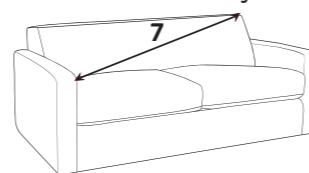

Maia Footstool (FST)

 **BFM**
BRITISH FURNITURE
MANUFACTURERS
APPROVED MEMBER

A©ID
ANTI COPYING IN DESIGN

MAIA DIMENSIONS (CM)

AVAILABLE PIECES	HEIGHT 1	OUTBACK HEIGHT	WIDTH 2	DEPTH 3	ARM HIEGHT	SEAT HEIGHT 4	SEAT DEPTH (STD) 5	SEAT WIDTH 6	ACCESS DIAGONAL 7	WEIGHT (KG)	SCATTER CUSHION NO.
LH2/R2C CORNER GROUP or L2C/RH2 CORNER GROUP	88	71	238	169	68	51	N/A	N/A	N/A	75	3
LH2/RH2 UNIT	88	71	146	92	68	51	56	131	168	34	1
L2C/R2C UNIT	88	71	169	92	68	51	56	116	188	41	2
3 SEATER SOFA (3ST)	88	71	178	92	68	51	56	148	196	45	2
2 SEATER SOFA (2ST)	88	71	159	92	68	51	56	129	177	42	2
ARM CHAIR (1ST)	88	71	95	92	68	51	56	65	126	30.5	1
ACCENT PIECES											
AFFINITY SWIVEL (SWC)	90	N/A	114	111	N/A	N/A	N/A	N/A	N/A	N/A	N/A
DOLLIE FOOTSTOOLS (NEST OF 3) (FST)	40	N/A	68	68	N/A	N/A	N/A	N/A	N/A	N/A	N/A
MAIA FOOTSTOOL (FST)	48	N/A	66	55	N/A	N/A	N/A	N/A	85	9.5	N/A

* Serpentine seat springs & silent wire.

* Elasticated back webbing.

DIMENSION GUIDE

1 - HEIGHT
2 - WIDTH

3 - DEPTH
4 - SEAT HEIGHT

5 - SEAT DEPTH (STD & PILLOW)
6 - SEAT WIDTH

Check the diagonal access dimension to ensure furniture will fit in your home.

7 - DIAGONAL ACCESS

Illustrations used for reference only.

HIGH DENSITY FOAM SEATS

Our high density foam seat interiors offer a comfortable and supportive sit whilst maintaining their shape.

CARE GUIDE

To improve the longevity of your hand-made furniture, we recommend rotating cushions (where applicable).