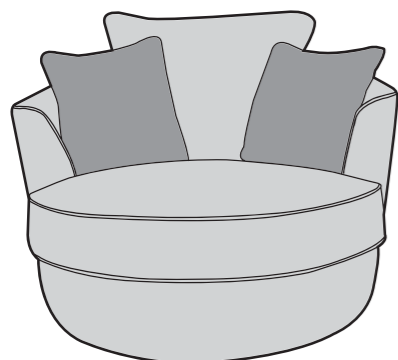

17/06/2021

MAIA COVER GUIDE: STANDARD BACK ONLY

Please use this guide when ordering the following pieces to clarify cover options.

Corner Goup: LH2, R2C

Corner Goup: L2C, RH2

3 Seater Sofa (3ST)

2 Seater Sofa (2ST)

Arm Chair (1ST)

 **COVER 1**
(BODY)

 **COVER 2**
(SCATTER)

Scatter Cushion

Front = Cover 2
Piping = Cover 1
Back = Cover 1

SUGGESTED ACCENT PIECES

Affinity Swivel Chair (SWC)

Dollies (Set of 3) Footstools (FST)

Maia Footstool (FST)

 **BFM**
BRITISH FURNITURE
MANUFACTURERS
APPROVED MEMBER

A©ID
ANTI COPYING IN DESIGN

MAIA DIMENSIONS (CM)

AVAILABLE PIECES	HEIGHT 1	OUTBACK HEIGHT	WIDTH 2	DEPTH 3	ARM HIEGHT	SEAT HEIGHT 4	SEAT DEPTH (STD) 5	SEAT WIDTH 6	ACCESS DIAGONAL 7	WEIGHT (KG)	SCATTER CUSHION NO.
LH2/R2C CORNER GROUP or L2C/RH2 CORNER GROUP	88	71	238	169	68	51	N/A	N/A	N/A	75	3
LH2/RH2 UNIT	88	71	146	92	68	51	56	131	168	34	1
L2C/R2C UNIT	88	71	169	92	68	51	56	116	188	41	2
3 SEATER SOFA (3ST)	88	71	178	92	68	51	56	148	196	45	2
2 SEATER SOFA (2ST)	88	71	159	92	68	51	56	129	177	42	2
ARM CHAIR (1ST)	88	71	95	92	68	51	56	65	126	30.5	1
ACCENT PIECES											
AFFINITY SWIVEL (SWC)	90	N/A	114	111	N/A	N/A	N/A	N/A	N/A	N/A	N/A
DOLLIE FOOTSTOOLS (NEST OF 3) (FST)	40	N/A	68	68	N/A	N/A	N/A	N/A	N/A	N/A	N/A
MAIA FOOTSTOOL (FST)	48	N/A	66	55	N/A	N/A	N/A	N/A	85	9.5	N/A