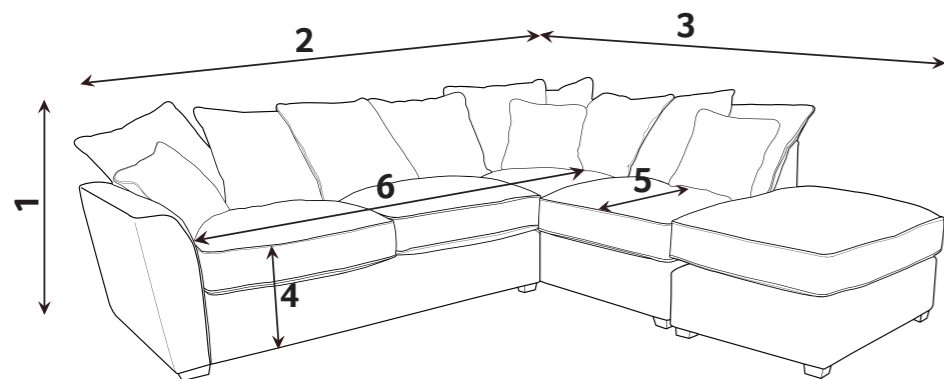

17/06/2021

MAIA COVER GUIDE: STANDARD BACK ONLY

Please use this guide when ordering the following pieces to clarify cover options.

Corner Goup: LH2, R2C

Corner Goup: L2C, RH2

3 Seater Sofa (3ST)

2 Seater Sofa (2ST)

Arm Chair (1ST)

 **COVER 1**
(BODY)

 **COVER 2**
(SCATTER)

Scatter Cushion

Front = Cover 2
Piping = Cover 1
Back = Cover 1

SUGGESTED ACCENT PIECES

Affinity Swivel Chair (SWC)

Dollies (Set of 3) Footstools (FST)

Maia Footstool (FST)

 **BFM**
BRITISH FURNITURE
MANUFACTURERS
APPROVED MEMBER

A©ID
ANTI COPYING IN DESIGN

MAIA DIMENSIONS (CM)

AVAILABLE PIECES	HEIGHT 1	OUTBACK HEIGHT	WIDTH 2	DEPTH 3	ARM HIEGHT	SEAT HEIGHT 4	SEAT DEPTH (STD) 5	SEAT WIDTH 6	ACCESS DIAGONAL 7	WEIGHT (KG)	SCATTER CUSHION NO.
LH2/R2C CORNER GROUP or L2C/RH2 CORNER GROUP	88	71	238	169	68	51	N/A	N/A	N/A	75	3
LH2/RH2 UNIT	88	71	146	92	68	51	56	131	168	34	1
L2C/R2C UNIT	88	71	169	92	68	51	56	116	188	41	2
3 SEATER SOFA (3ST)	88	71	178	92	68	51	56	148	196	45	2
2 SEATER SOFA (2ST)	88	71	159	92	68	51	56	129	177	42	2
ARM CHAIR (1ST)	88	71	95	92	68	51	56	65	126	30.5	1
ACCENT PIECES											
AFFINITY SWIVEL (SWC)	90	N/A	114	111	N/A	N/A	N/A	N/A	N/A	N/A	N/A
DOLLIE FOOTSTOOLS (NEST OF 3) (FST)	40	N/A	68	68	N/A	N/A	N/A	N/A	N/A	N/A	N/A
MAIA FOOTSTOOL (FST)	48	N/A	66	55	N/A	N/A	N/A	N/A	85	9.5	N/A

* Serpentine seat springs & silent wire.

* Elasticated back webbing.

DIMENSION GUIDE

1 - HEIGHT
2 - WIDTH

3 - DEPTH
4 - SEAT HEIGHT

5 - SEAT DEPTH (STD & PILLOW)
6 - SEAT WIDTH

Check the diagonal access dimension to ensure furniture will fit in your home.