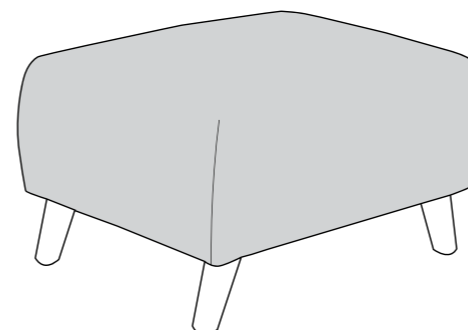

17/06/2021

MAIA COVER GUIDE: STANDARD BACK ONLY

Please use this guide when ordering the following pieces to clarify cover options.

Corner Goup: LH2, R2C

Corner Goup: L2C, RH2

3 Seater Sofa (3ST)

2 Seater Sofa (2ST)

Arm Chair (1ST)

 **COVER 1**
(BODY)

 **COVER 2**
(SCATTER)

Scatter Cushion

Front = Cover 2
Piping = Cover 1
Back = Cover 1

SUGGESTED ACCENT PIECES

Affinity Swivel Chair (SWC)

Dollies (Set of 3) Footstools (FST)

Maia Footstool (FST)

 **BFM**
BRITISH FURNITURE
MANUFACTURERS
APPROVED MEMBER

A©ID
ANTI COPYING IN DESIGN

MAIA DIMENSIONS (CM)

AVAILABLE PIECES	HEIGHT 1	OUTBACK HEIGHT	WIDTH 2	DEPTH 3	ARM HIEGHT	SEAT HEIGHT 4	SEAT DEPTH (STD) 5	SEAT WIDTH 6	ACCESS DIAGONAL 7	WEIGHT (KG)	SCATTER CUSHION NO.
LH2/R2C CORNER GROUP or L2C/RH2 CORNER GROUP	88	71	238	169	68	51	N/A	N/A	N/A	75	3
LH2/RH2 UNIT	88	71	146	92	68	51	56	131	168	34	1
L2C/R2C UNIT	88	71	169	92	68	51	56	116	188	41	2
3 SEATER SOFA (3ST)	88	71	178	92	68	51	56	148	196	45	2
2 SEATER SOFA (2ST)	88	71	159	92	68	51	56	129	177	42	2
ARM CHAIR (1ST)	88	71	95	92	68	51	56	65	126	30.5	1
ACCENT PIECES											
AFFINITY SWIVEL (SWC)	90	N/A	114	111	N/A	N/A	N/A	N/A	N/A	N/A	N/A
DOLLIE FOOTSTOOLS (NEST OF 3) (FST)	40	N/A	68	68	N/A	N/A	N/A	N/A	N/A	N/A	N/A
MAIA FOOTSTOOL (FST)	48	N/A	66	55	N/A	N/A	N/A	N/A	85	9.5	N/A