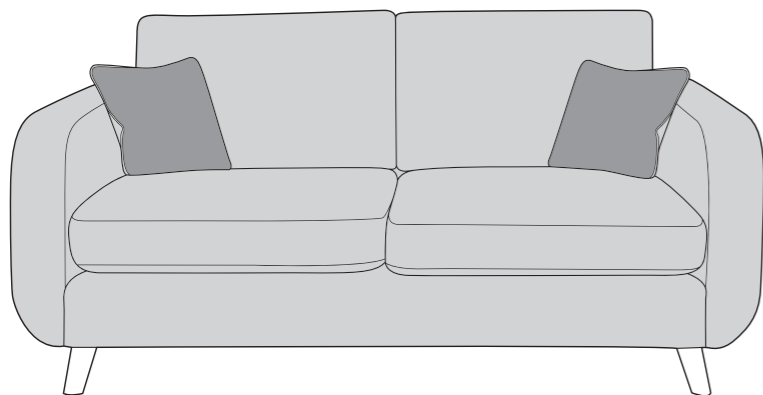

Cover 1:
Kingston Blush

Cover 2:
Fabulous Blush

Antique Feet

Maia Collection

Colours represented are to be used as a guide only.
Please refer to manufacturers swatch for a more accurate colour match.

Please note that colour shadings can vary slightly from each roll of fabric.
We cannot guarantee a precise match to these samples or between cut lengths and upholstered goods.

17/06/2021

MAIA COVER GUIDE: STANDARD BACK ONLY

Please use this guide when ordering the following pieces to clarify cover options.

Corner Goup: LH2, R2C

Corner Goup: L2C, RH2

3 Seater Sofa (3ST)

2 Seater Sofa (2ST)

Arm Chair (1ST)

 **COVER 1**
(BODY)

 **COVER 2**
(SCATTER)

Scatter Cushion

Front = Cover 2
Piping = Cover 1
Back = Cover 1

SUGGESTED ACCENT PIECES

Affinity Swivel Chair (SWC)

Dollies (Set of 3) Footstools (FST)

Maia Footstool (FST)

 **BFM**
BRITISH FURNITURE
MANUFACTURERS
APPROVED MEMBER

A©ID
ANTI COPYING IN DESIGN

MAIA DIMENSIONS (CM)

AVAILABLE PIECES	HEIGHT 1	OUTBACK HEIGHT	WIDTH 2	DEPTH 3	ARM HIEGHT	SEAT HEIGHT 4	SEAT DEPTH (STD) 5	SEAT WIDTH 6	ACCESS DIAGONAL 7	WEIGHT (KG)	SCATTER CUSHION NO.
LH2/R2C CORNER GROUP or L2C/RH2 CORNER GROUP	88	71	238	169	68	51	N/A	N/A	N/A	75	3
LH2/RH2 UNIT	88	71	146	92	68	51	56	131	168	34	1
L2C/R2C UNIT	88	71	169	92	68	51	56	116	188	41	2
3 SEATER SOFA (3ST)	88	71	178	92	68	51	56	148	196	45	2
2 SEATER SOFA (2ST)	88	71	159	92	68	51	56	129	177	42	2
ARM CHAIR (1ST)	88	71	95	92	68	51	56	65	126	30.5	1
ACCENT PIECES											
AFFINITY SWIVEL (SWC)	90	N/A	114	111	N/A	N/A	N/A	N/A	N/A	N/A	N/A
DOLLIE FOOTSTOOLS (NEST OF 3) (FST)	40	N/A	68	68	N/A	N/A	N/A	N/A	N/A	N/A	N/A
MAIA FOOTSTOOL (FST)	48	N/A	66	55	N/A	N/A	N/A	N/A	85	9.5	N/A