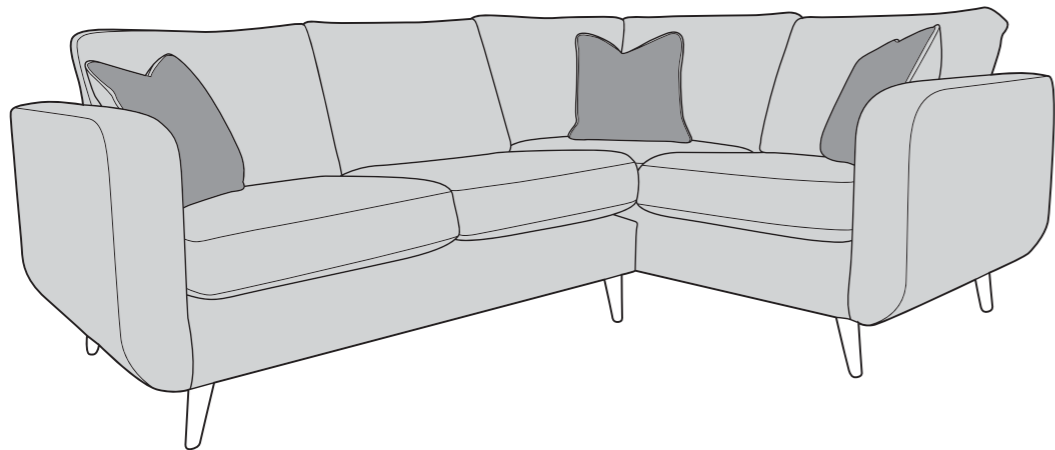

Cover 1:
Kingston Blush

Cover 2:
Fabulous Blush

Antique Feet

Maia Collection

Colours represented are to be used as a guide only.
Please refer to manufacturers swatch for a more accurate colour match.

Please note that colour shadings can vary slightly from each roll of fabric.
We cannot guarantee a precise match to these samples or between cut lengths and upholstered goods.

17/06/2021

MAIA COVER GUIDE: STANDARD BACK ONLY

Please use this guide when ordering the following pieces to clarify cover options.

Corner Goup: LH2, R2C

Corner Goup: L2C, RH2

3 Seater Sofa (3ST)

2 Seater Sofa (2ST)

Arm Chair (1ST)

 **COVER 1**
(BODY)

 **COVER 2**
(SCATTER)

Scatter Cushion

Front = Cover 2
Piping = Cover 1
Back = Cover 1

SUGGESTED ACCENT PIECES

Affinity Swivel Chair (SWC)

Dollies (Set of 3) Footstools (FST)

Maia Footstool (FST)

 **BFM**
BRITISH FURNITURE
MANUFACTURERS
APPROVED MEMBER

A©ID
ANTI COPYING IN DESIGN

MAIA DIMENSIONS (CM)

AVAILABLE PIECES	HEIGHT 1	OUTBACK HEIGHT	WIDTH 2	DEPTH 3	ARM HIEGHT	SEAT HEIGHT 4	SEAT DEPTH (STD) 5	SEAT WIDTH 6	ACCESS DIAGONAL 7	WEIGHT (KG)	SCATTER CUSHION NO.
LH2/R2C CORNER GROUP or L2C/RH2 CORNER GROUP	88	71	238	169	68	51	N/A	N/A	N/A	75	3
LH2/RH2 UNIT	88	71	146	92	68	51	56	131	168	34	1
L2C/R2C UNIT	88	71	169	92	68	51	56	116	188	41	2
3 SEATER SOFA (3ST)	88	71	178	92	68	51	56	148	196	45	2
2 SEATER SOFA (2ST)	88	71	159	92	68	51	56	129	177	42	2
ARM CHAIR (1ST)	88	71	95	92	68	51	56	65	126	30.5	1
ACCENT PIECES											
AFFINITY SWIVEL (SWC)	90	N/A	114	111	N/A	N/A	N/A	N/A	N/A	N/A	N/A
DOLLIE FOOTSTOOLS (NEST OF 3) (FST)	40	N/A	68	68	N/A	N/A	N/A	N/A	N/A	N/A	N/A
MAIA FOOTSTOOL (FST)	48	N/A	66	55	N/A	N/A	N/A	N/A	85	9.5	N/A